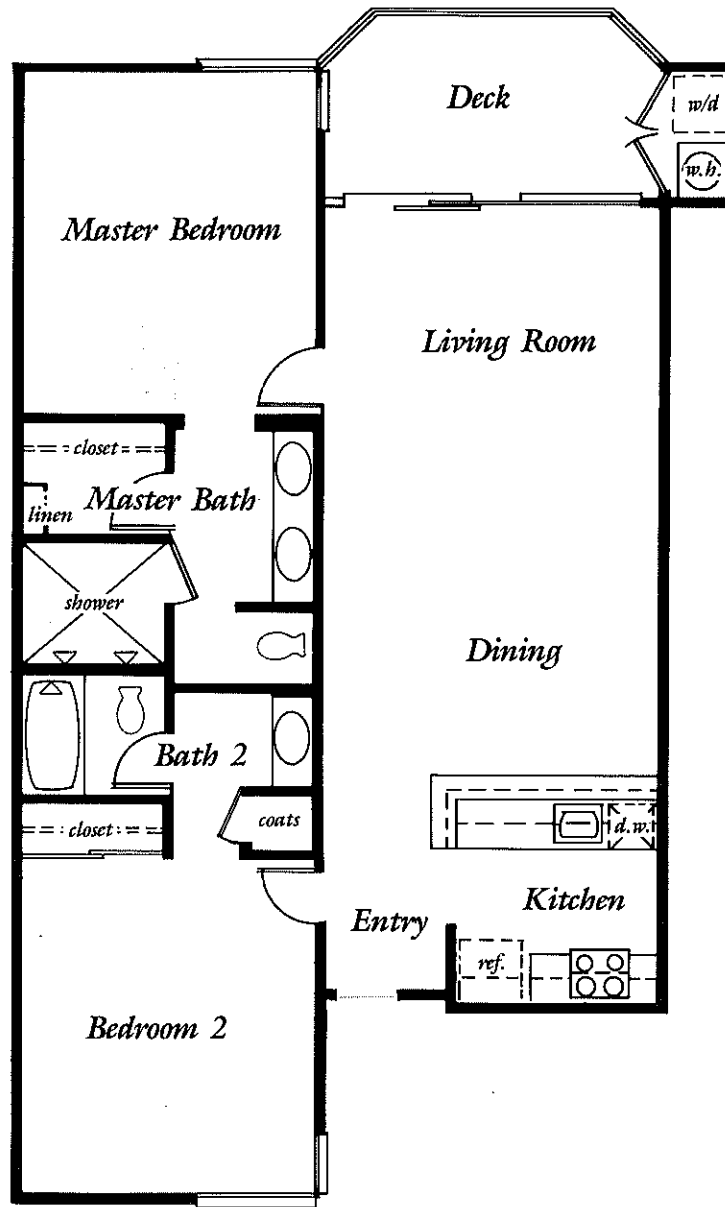

# PLAN TWO

## PLAN TWO

1182 approximate square footage  
with lanai.

GRAND CHAMPIONS VILLAS

All project specification and size information contained within are subject to change at any time without prior notification.