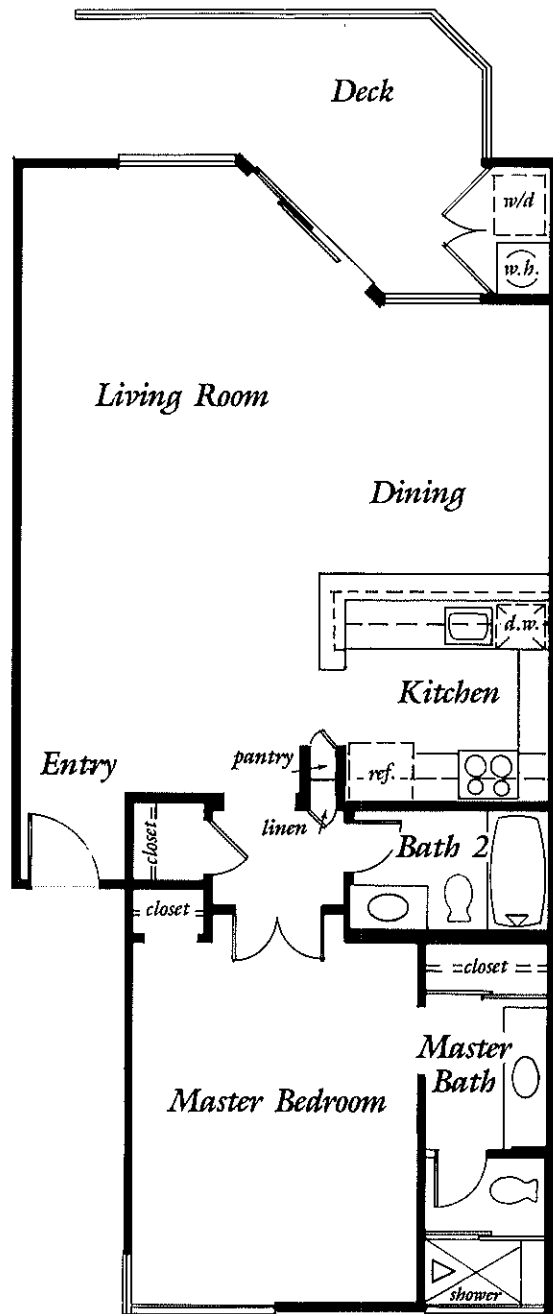

PLAN ONE

PLAN ONE

*1069 approximate square footage
with lanai.*

GRAND CHAMPIONS VILLAS

All project specification and size information contained within are subject to change at any time without prior notification.